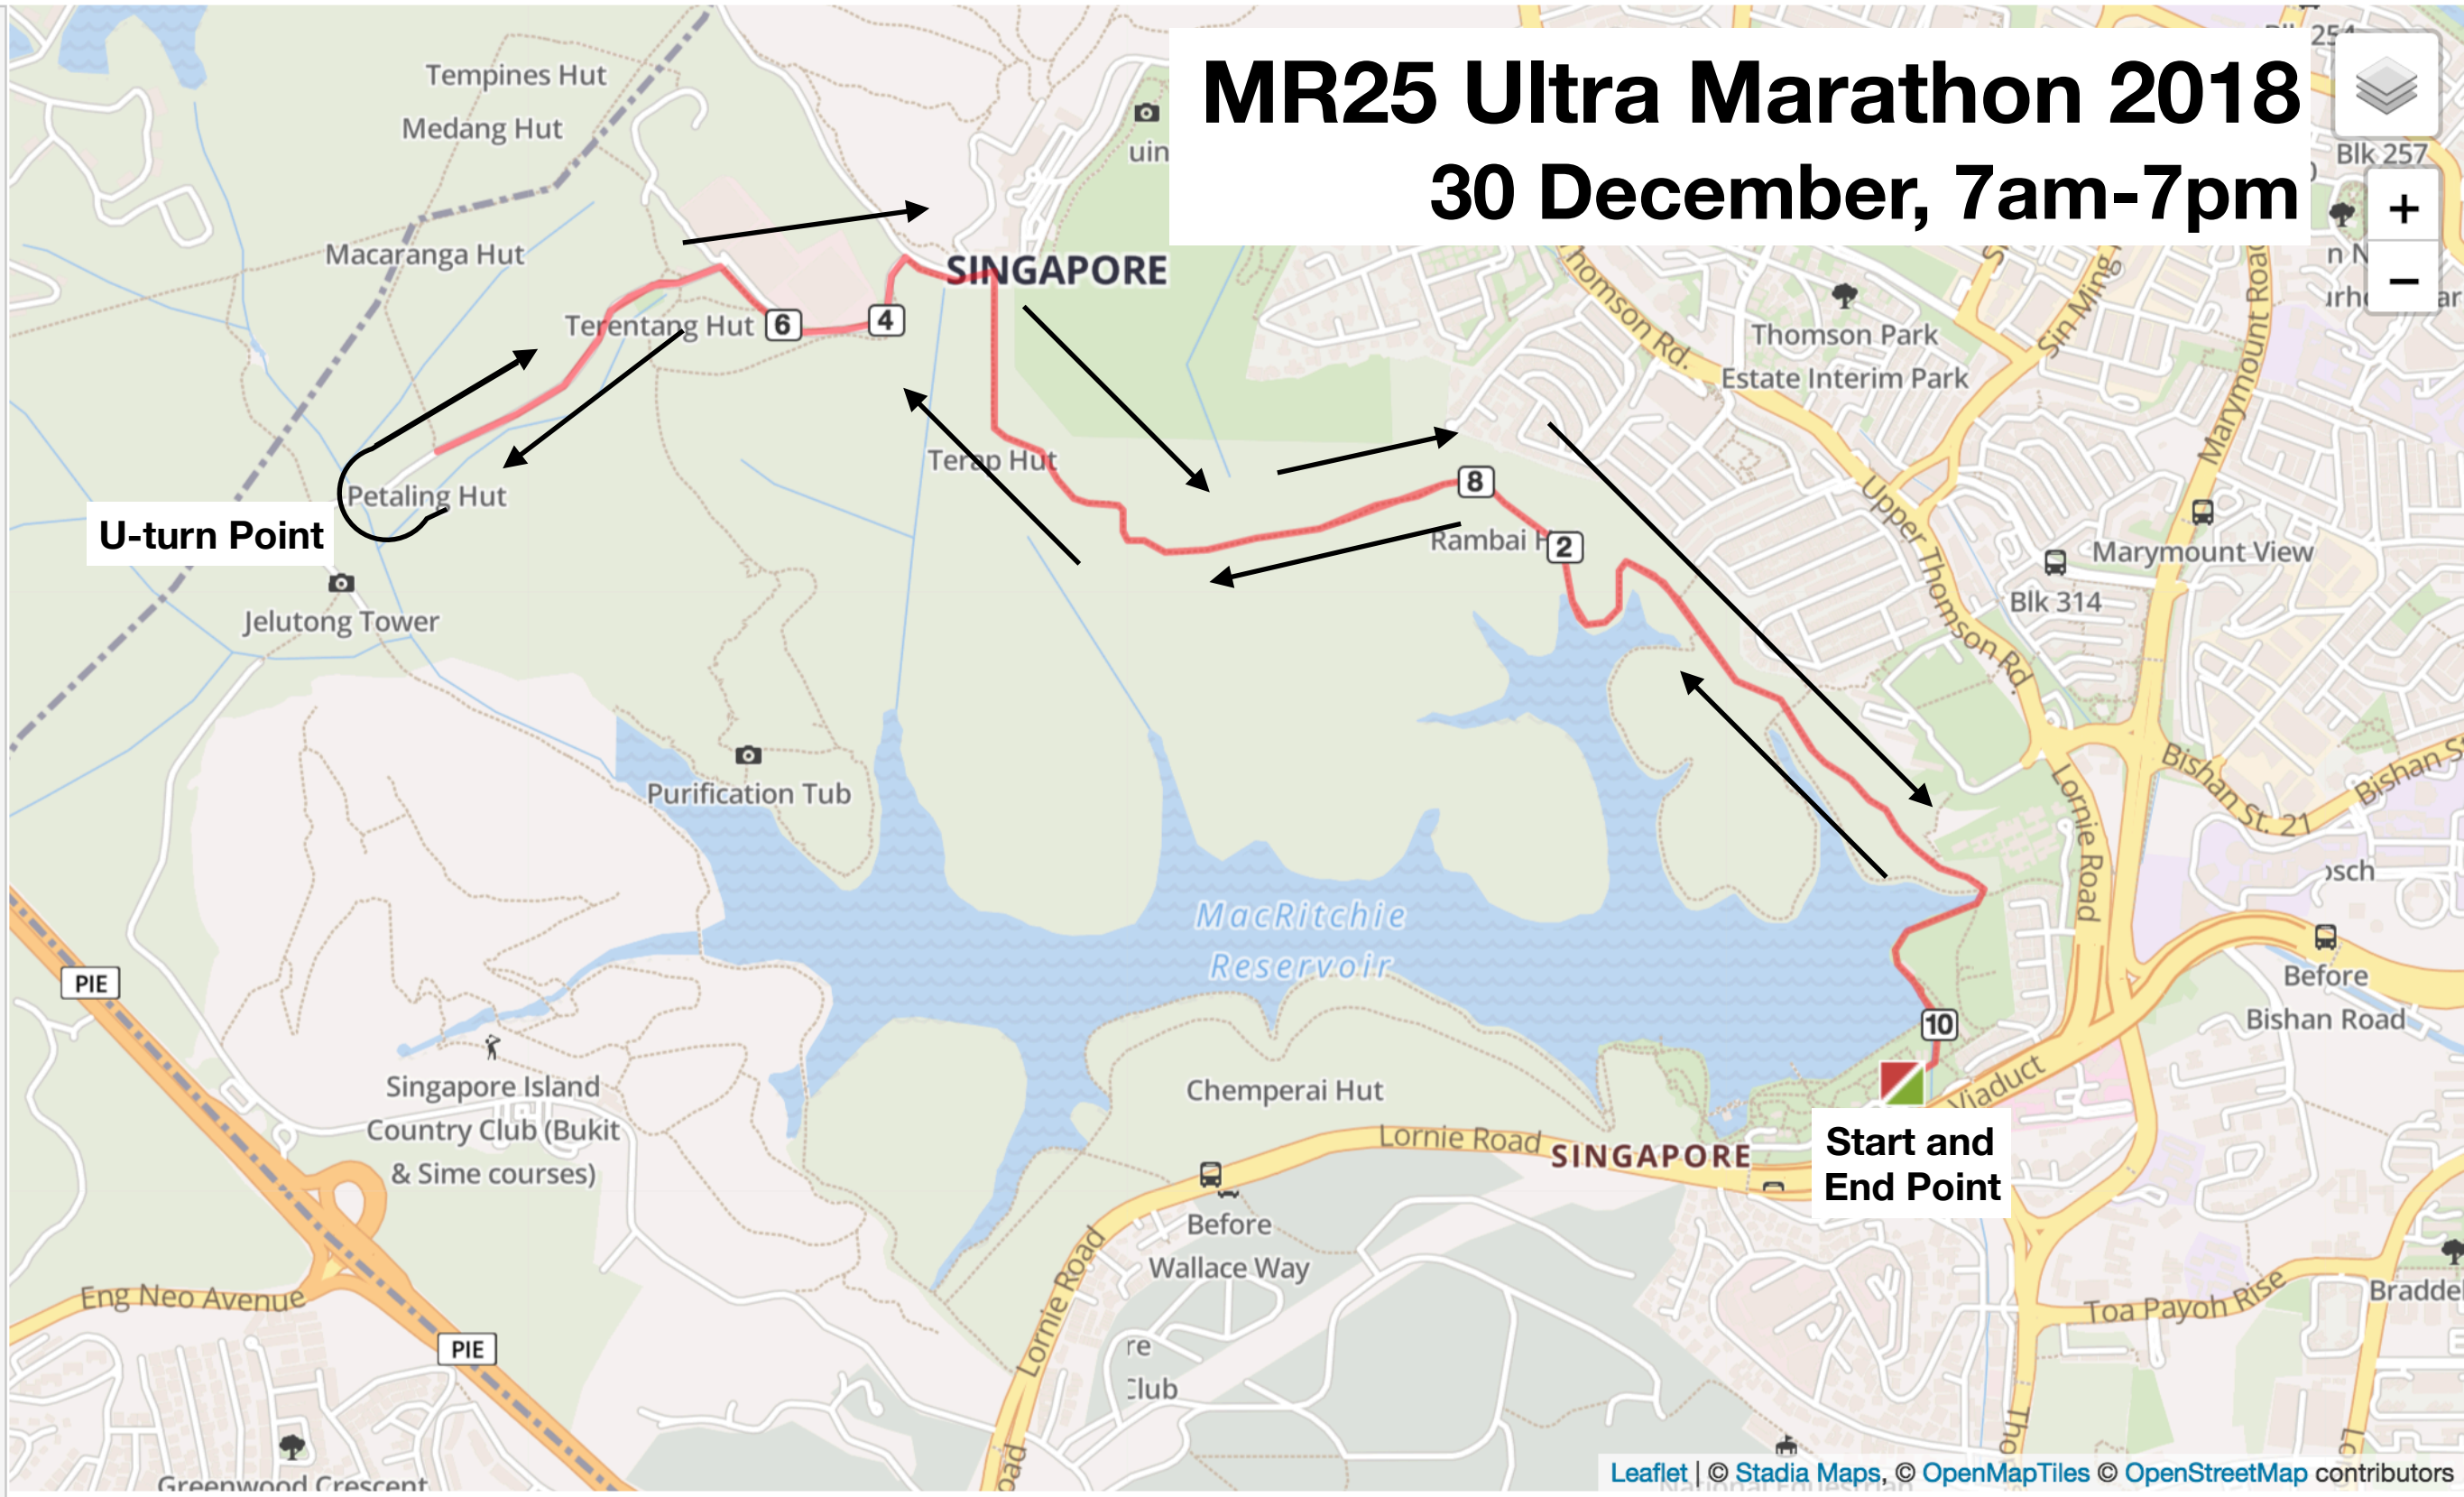

MR25 Ultra Marathon 2018

30 December, 7am-7pm

Leaflet | © Stadia Maps, © OpenMapTiles © OpenStreetMap contributors